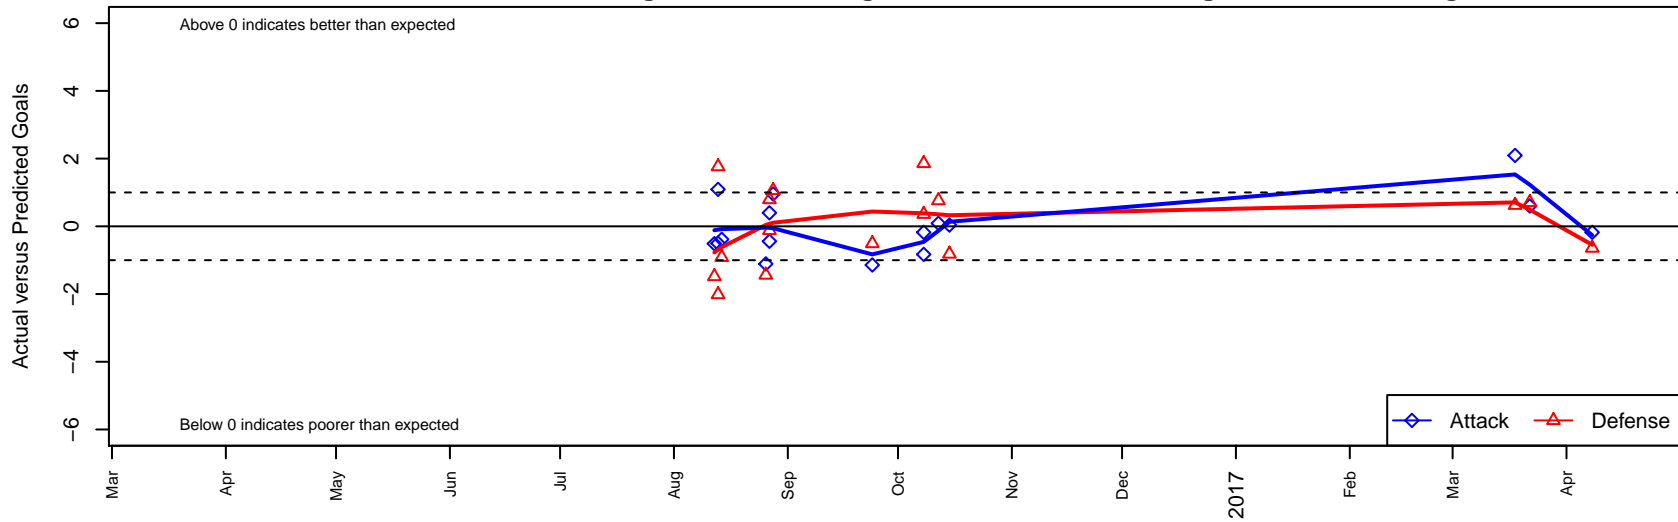

# SSC Shadow Elite Krum G03

Spokane SC Shadow  
 Spokane Valley, WA  
 G03 total strength=1044  
 attack=3.27 defense=1.66  
 fall league = IPL U14/U15 East U15  
 spr league = Spr IPL East U14

alt names used:  
 SSC SHADOW ELITE SELECT (KRUM) (WA)  
 SSC SHADOW ELITE SELECT (KRUM) (WA)  
 SPOKANE SC SHADOW ELITE G03 KRUM

Venues played:  
 2016 Les Schwab NW Cup U14  
 2016 River City Challenge U14 (2003) U14  
 2016 IPL U14/U15 East U15  
 2016 Spr IPL East U14

**SSC Shadow Elite Krum G03**  
 Dots are actual minus expected GF (blue circles) and GA (red triangles).  
 Blue line is smoothed change in attack strength. Red is smoothed change in defense strength.

**attack and defense variance (black dot)  
relative to other teams  
and top 10 in region**

**attack and defense rating  
relative to others at age  
and all opponents in last 13 months**

**Performance relative to 13 month average**