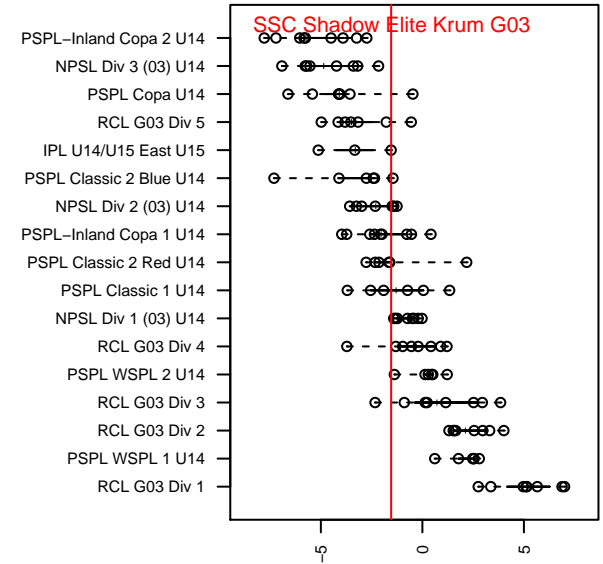

# SSC Shadow Elite Krum G03

Spokane SC Shadow  
 Spokane Valley, WA  
 G03 total strength=1044  
 attack=3.27 defense=1.66  
 fall league = IPL U14/U15 East U15  
 spr league = Spr IPL East U14

alt names used:  
 SSC SHADOW ELITE SELECT (KRUM) (WA)  
 SSC SHADOW ELITE SELECT (KRUM) (WA)  
 SPOKANE SC SHADOW ELITE G03 KRUM

Venues played:  
 2016 Les Schwab NW Cup U14  
 2016 River City Challenge U14 (2003) U14  
 2016 IPL U14/U15 East U15  
 2016 Spr IPL East U14

**SSC Shadow Elite Krum G03**  
 Dots are actual minus expected GF (blue circles) and GA (red triangles).  
 Blue line is smoothed change in attack strength. Red is smoothed change in defense strength.

**attack and defense variance (black dot)  
relative to other teams  
and top 10 in region**

**attack and defense rating  
relative to others at age  
and all opponents in last 13 months**

**Performance relative to 13 month average**