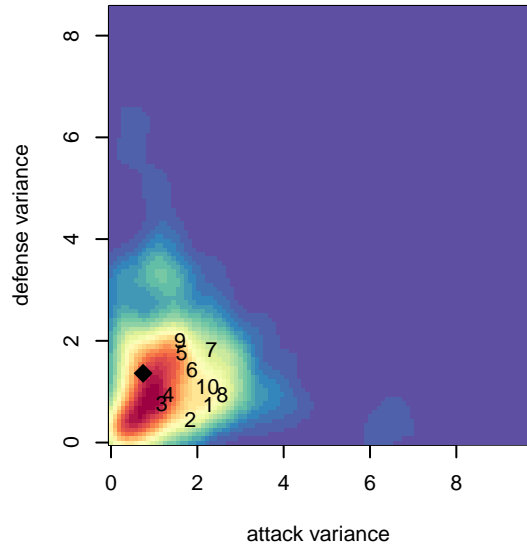

# SSC Shadow Elite Krum G03

Spokane SC Shadow  
 Spokane Valley, WA  
 G03 total strength=1044  
 attack=3.27 defense=1.66  
 fall league = IPL U14/U15 East U15  
 spr league = Spr IPL East U14

alt names used:  
 SSC SHADOW ELITE SELECT (KRUM) (WA)  
 SSC SHADOW ELITE SELECT (KRUM) (WA)  
 SPOKANE SC SHADOW ELITE G03 KRUM

Venues played:  
 2016 Les Schwab NW Cup U14  
 2016 River City Challenge U14 (2003) U14  
 2016 IPL U14/U15 East U15  
 2016 Spr IPL East U14

**SSC Shadow Elite Krum G03**  
 Dots are actual minus expected GF (blue circles) and GA (red triangles).  
 Blue line is smoothed change in attack strength. Red is smoothed change in defense strength.

**attack and defense variance (black dot)  
relative to other teams  
and top 10 in region**

**attack and defense rating  
relative to others at age  
and all opponents in last 13 months**

**Performance relative to 13 month average**